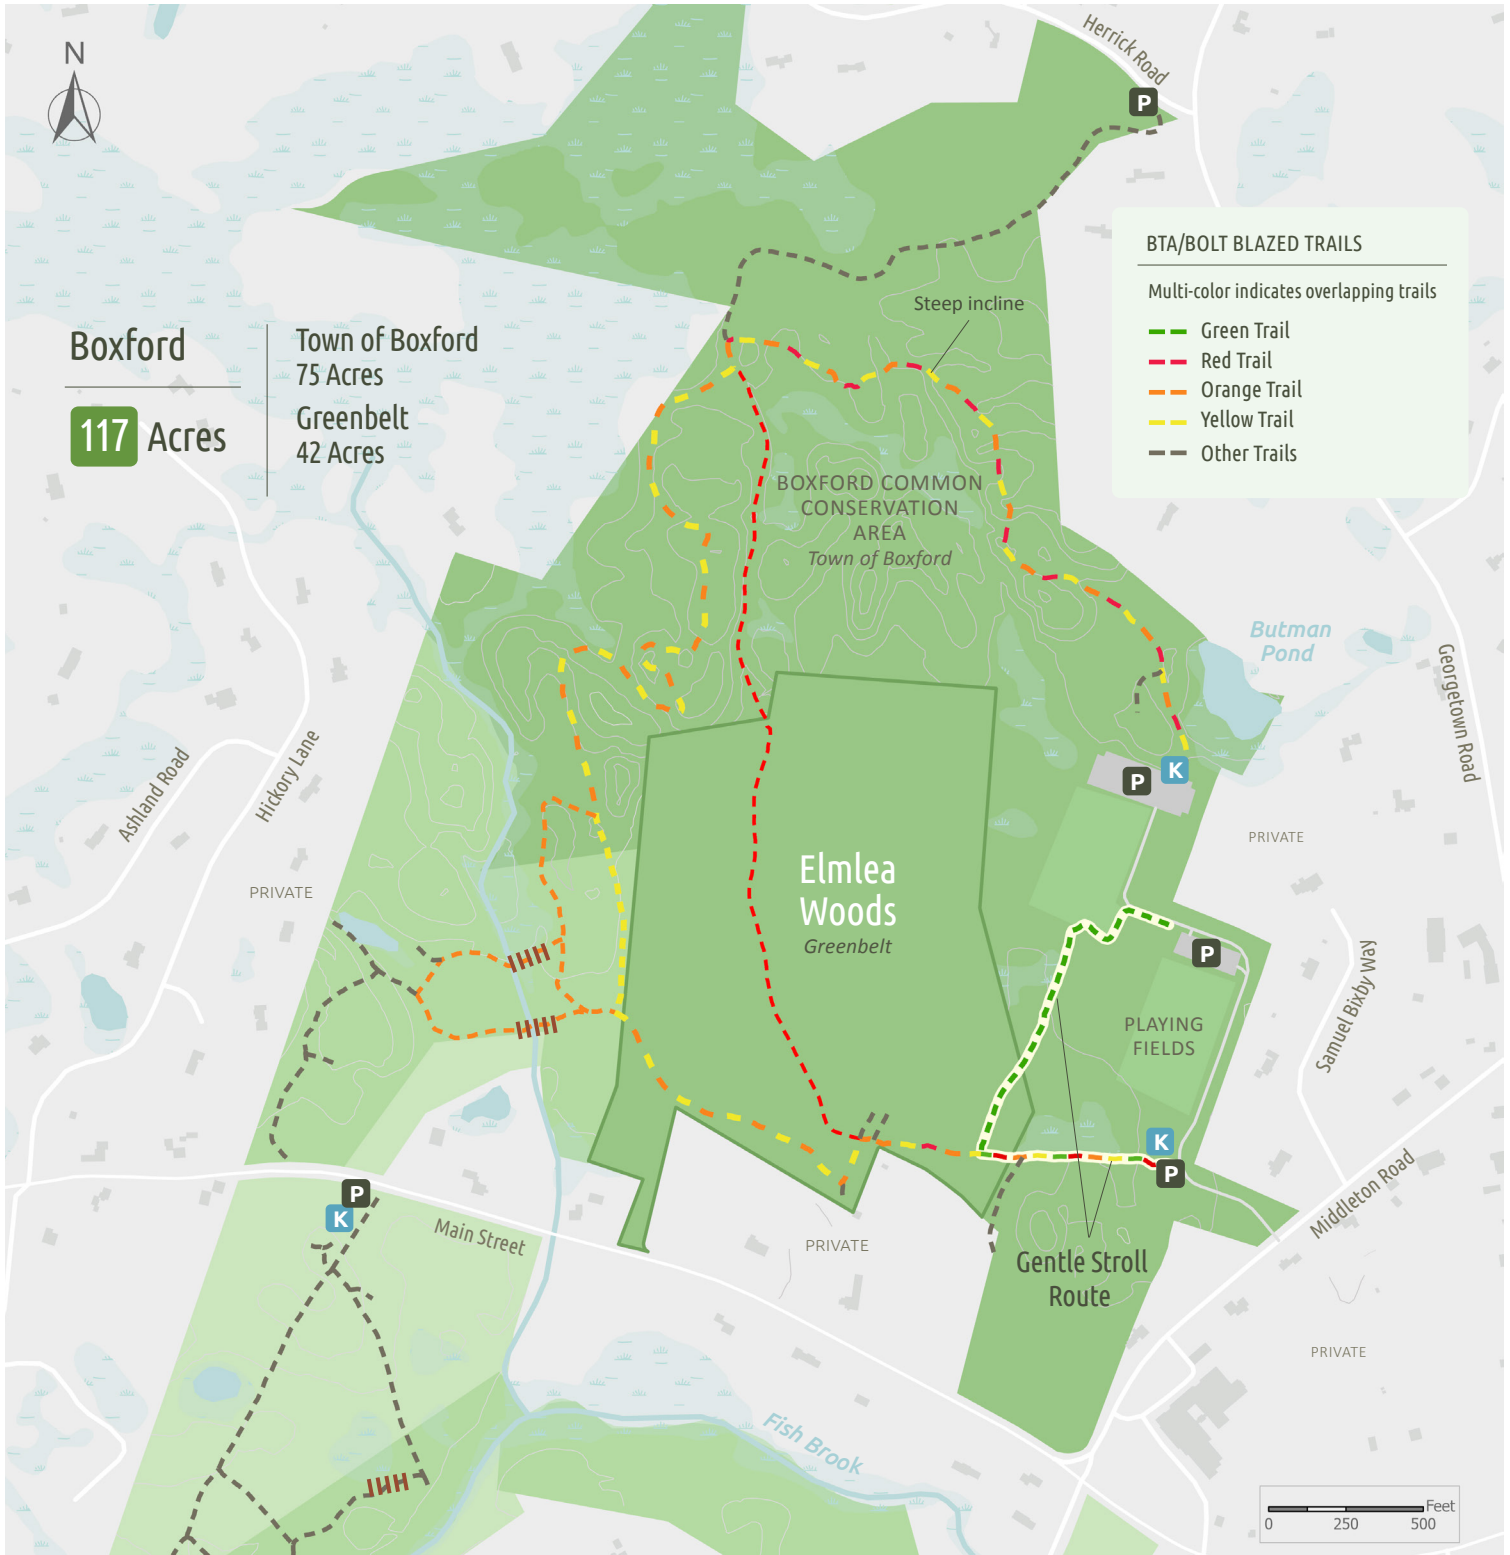

# Elmlea Woods

Boxford

**42** Acres

- Conservation Area
- Greenbelt Protected
- Other Protected
- Water
- Wetlands
- Stream
- P Parking
- K Kiosk
- Trail
- Contour (3m)
- Boardwalk

Source data obtained from the Office of Geographic Information Systems (Mass GIS), survey plans, and global positioning systems (GPS). Boundaries are approximate. Map produced by Essex County Greenbelt Association, 2024.