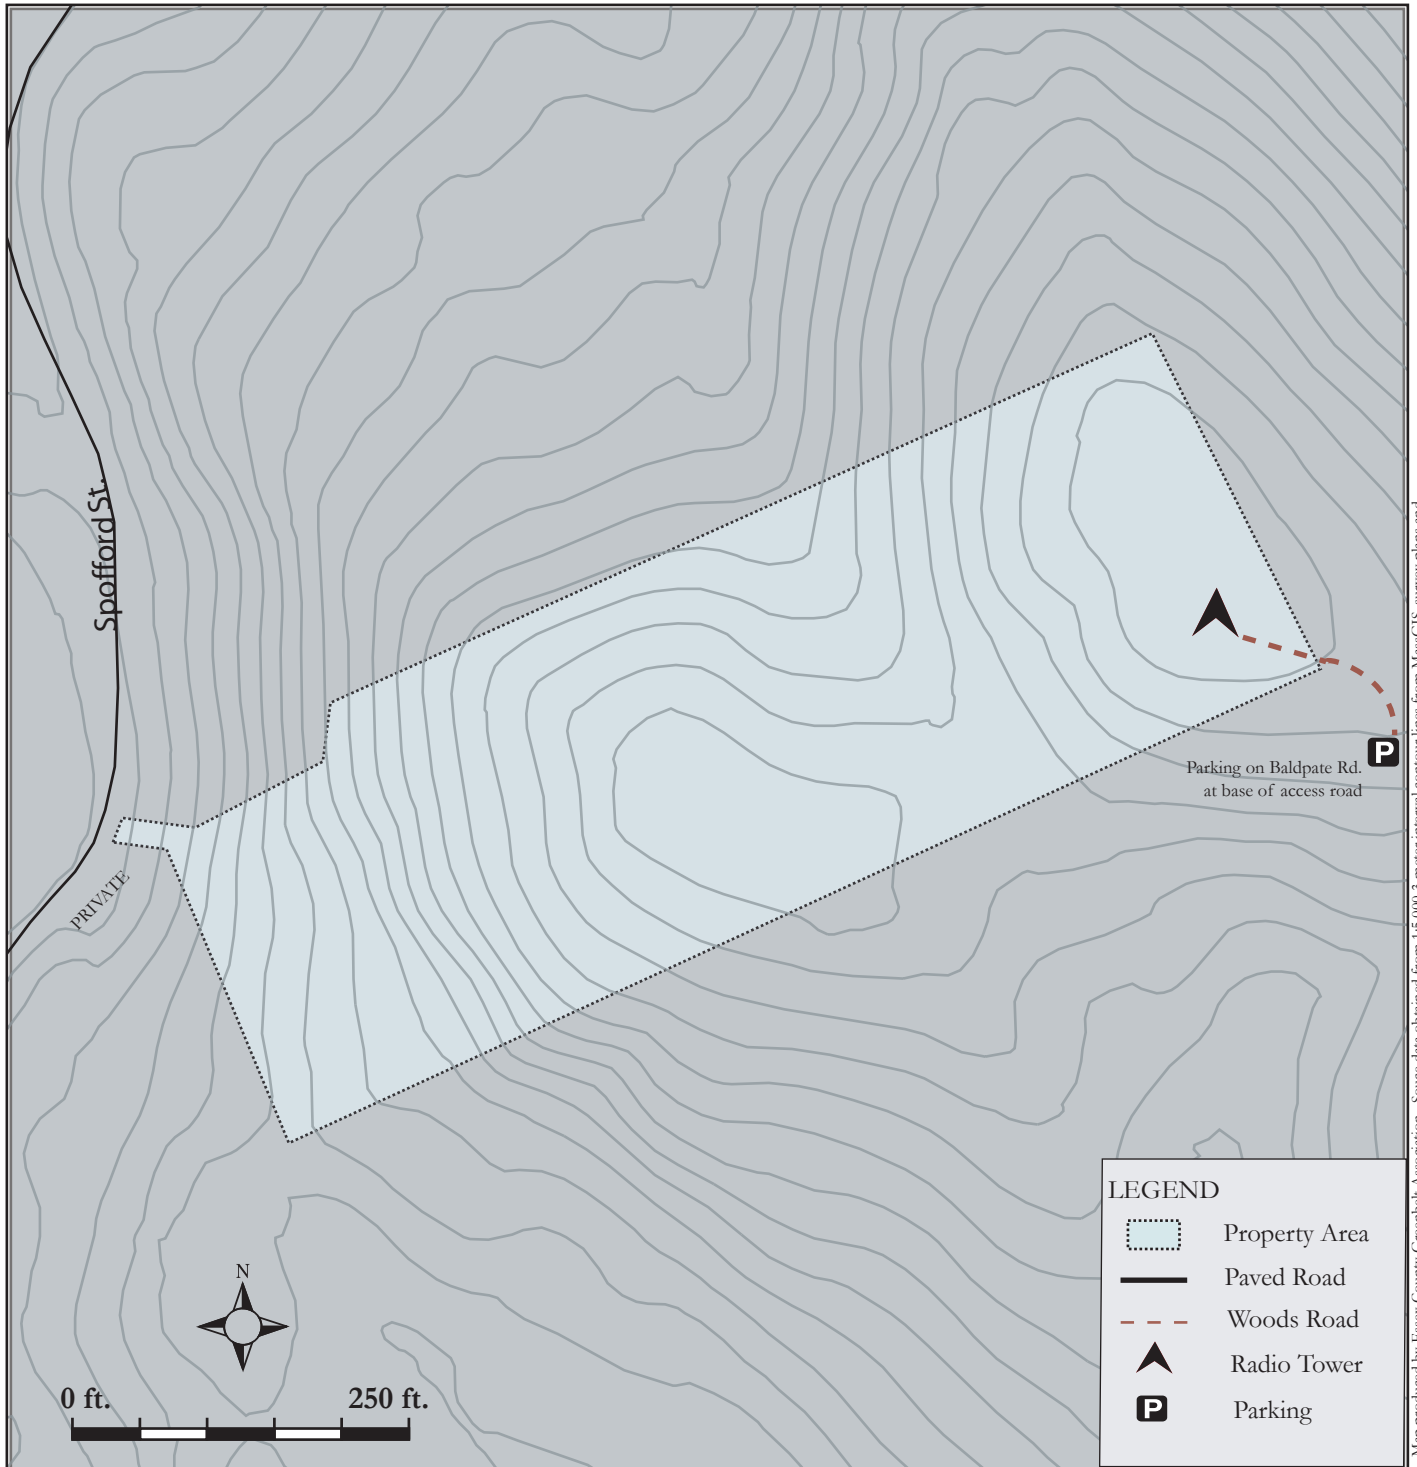

BALDPATE HILL - 17 acres

GEORGETOWN, MA

A PROPERTY OF ESSEX COUNTY GREENBELT ASSOCIATION

Map produced by Essex County Greenbelt Association. Source data obtained from 1:5,000 3-meter interval contour lines from MassGIS, survey plans and Global Positioning System (GPS). Boundary lines and trail locations are approximate. November 2004.