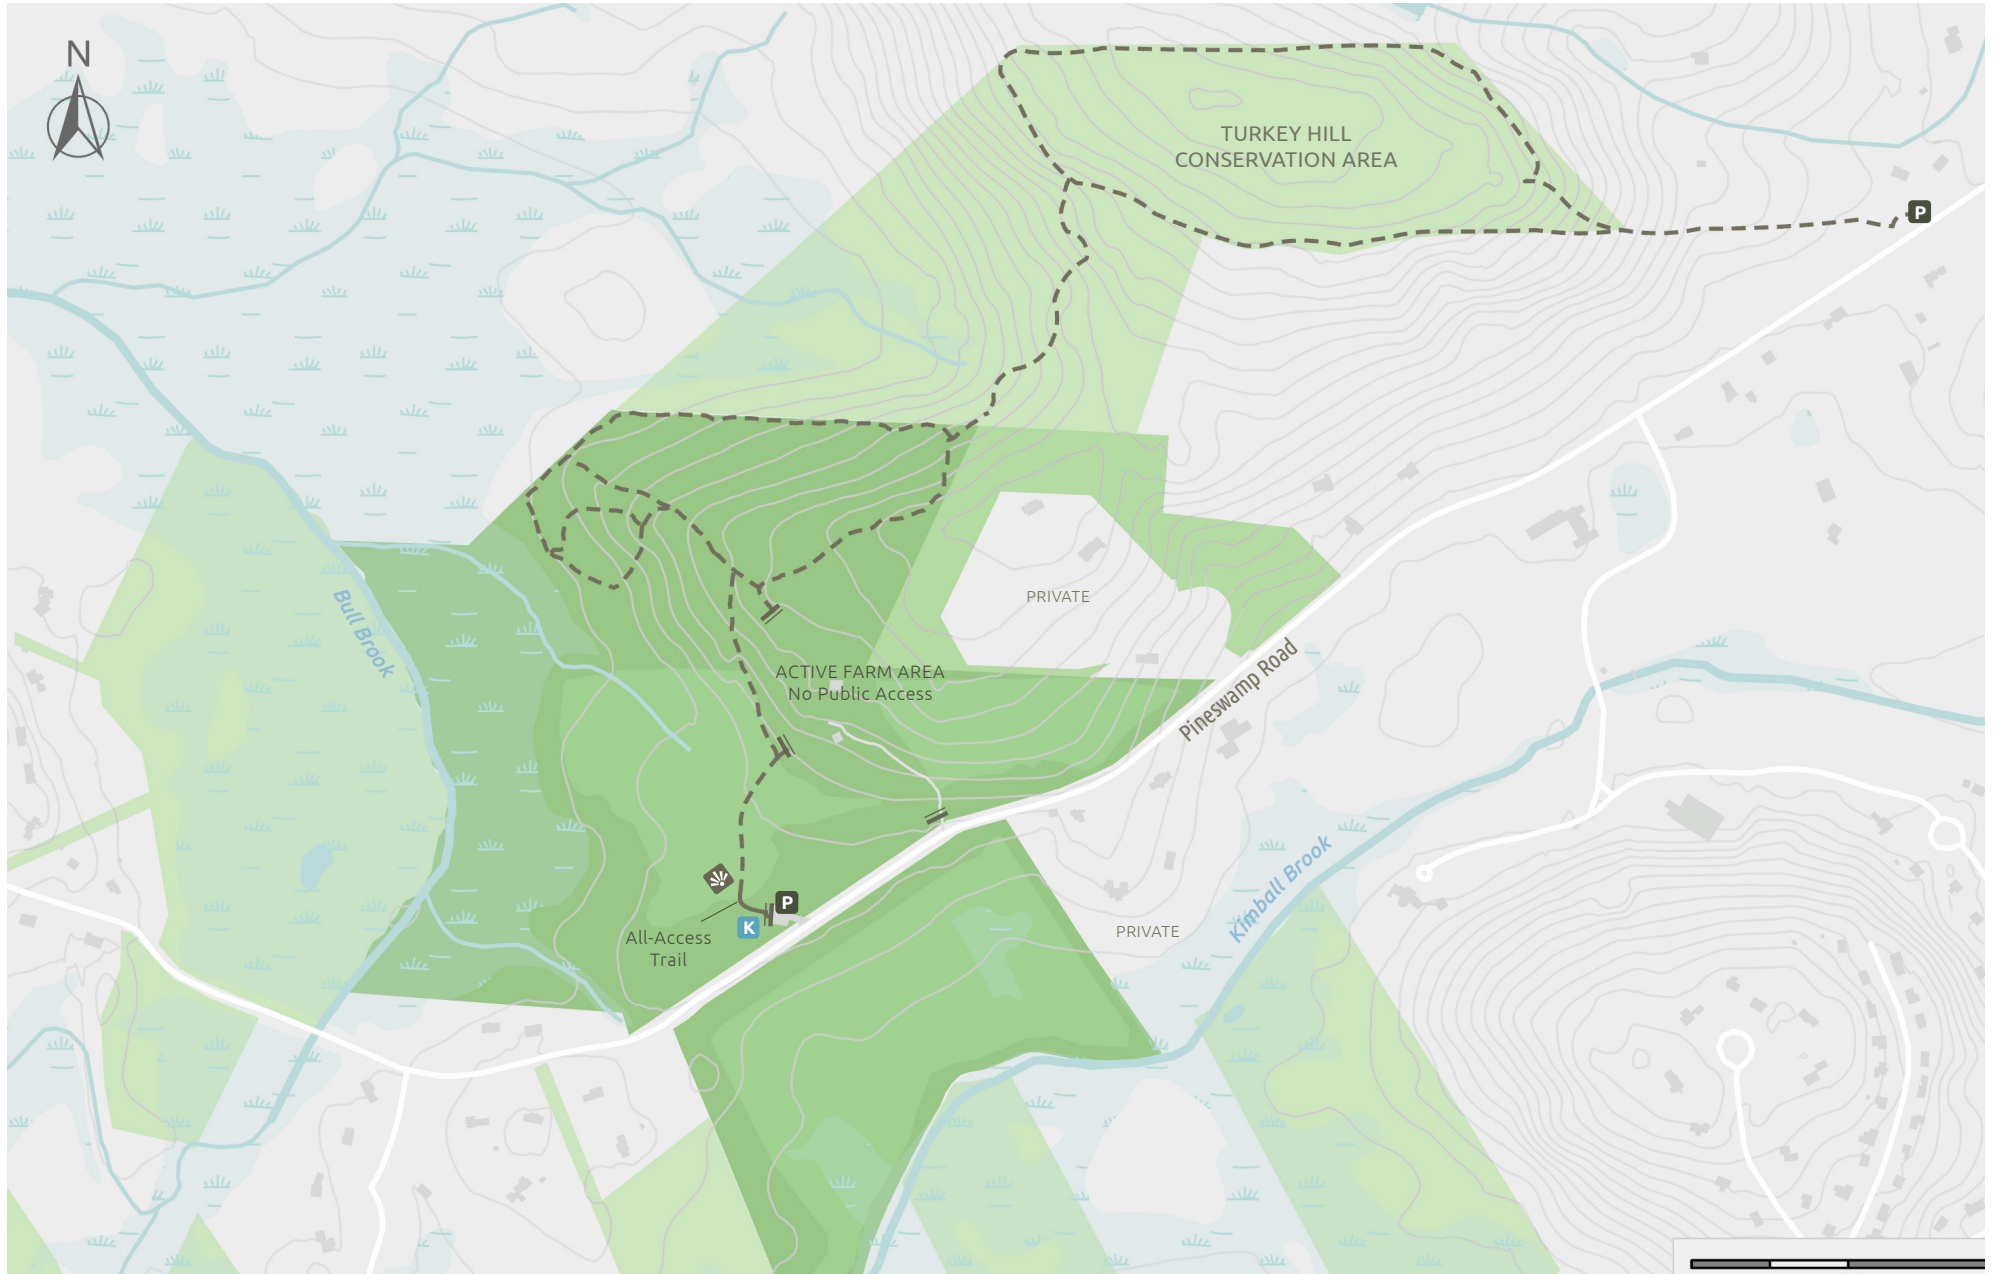

Kamon Farm Conservation Area

Ipswich
95 Acres

- Conservation Area
- Greenbelt Protected
- Other Protected
- Hay Fields
- Water
- Wetlands
- Stream
- P Parking
- K Kiosk
- S Scenic Viewpoint
- Trail
- Gate
- Contour (3m)

Kamon Farm Conservation Area

Ipswich
95 Acres

- Conservation Area
- Greenbelt Protected
- Other Protected
- Hay Fields
- Water
- Wetlands
- Stream
- Parking
- Kiosk
- Scenic Viewpoint
- Trail
- Gate
- Contour (3m)

Source data obtained from the Office of Geographic Information Systems (Mass GIS), survey plans, and global positioning systems (GPS). Boundaries are approximate. Map produced by Essex County Greenbelt Association, 2022.