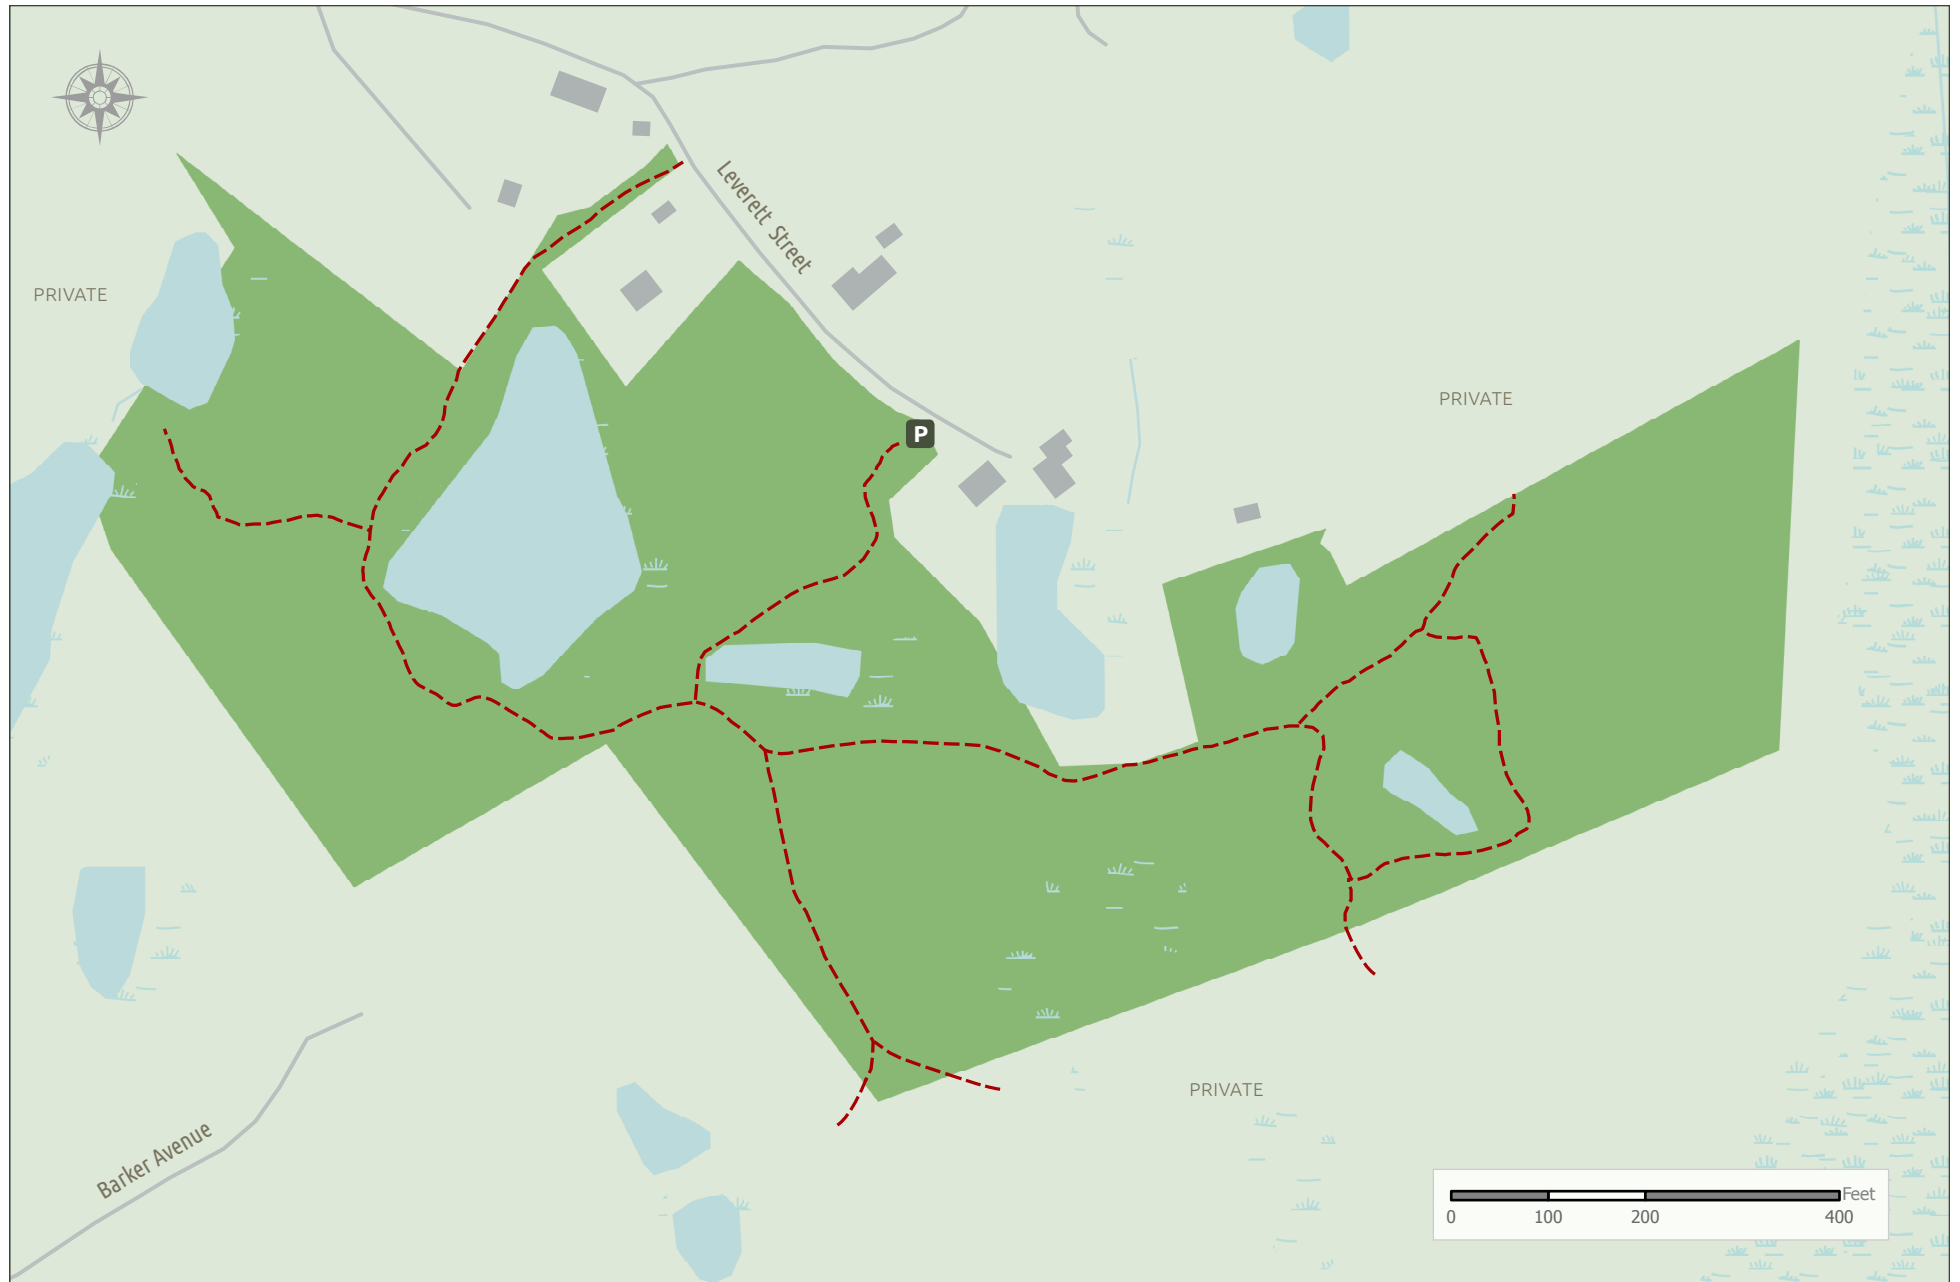

# Gabriel & Selma Kleimola Reservation

Gloucester

18 Acres

- Reservation
- Water
- Wetlands
- Parking
- Trail
- Road

Source data obtained from the Office of Geographic Information Systems (Mass GIS), survey plans, and global positioning systems (GPS). Boundaries are approximate. Map produced by Essex County Greenbelt Association, 2016.