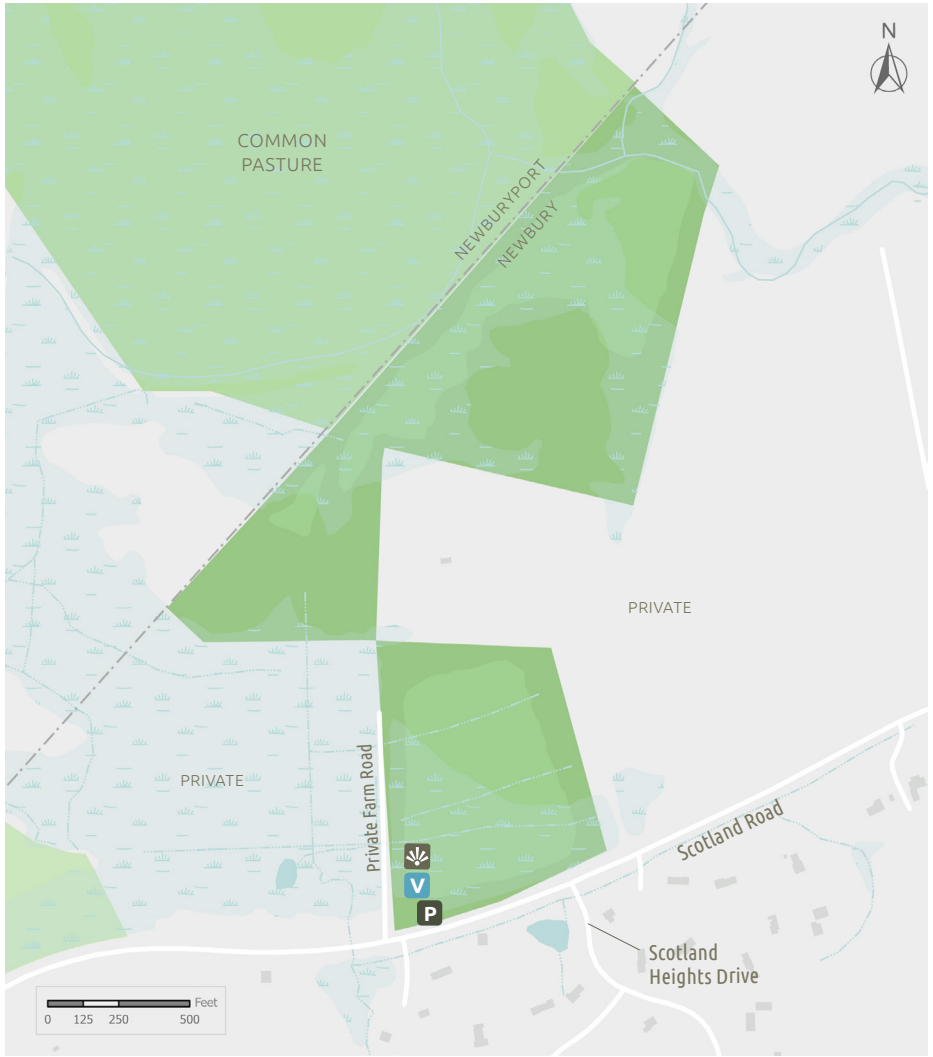

Wet Meadows Viewing Platform

Newbury

47 Acres

- | | | |
|---|---|--|
|  Conservation Area |  Water |  Parking |
|  Greenbelt Protected |  Wetlands |  Scenic Viewpoint |
|  Other Protected |  Wetland Ditch |  Viewing Platform |
|  Field |  Stream | |