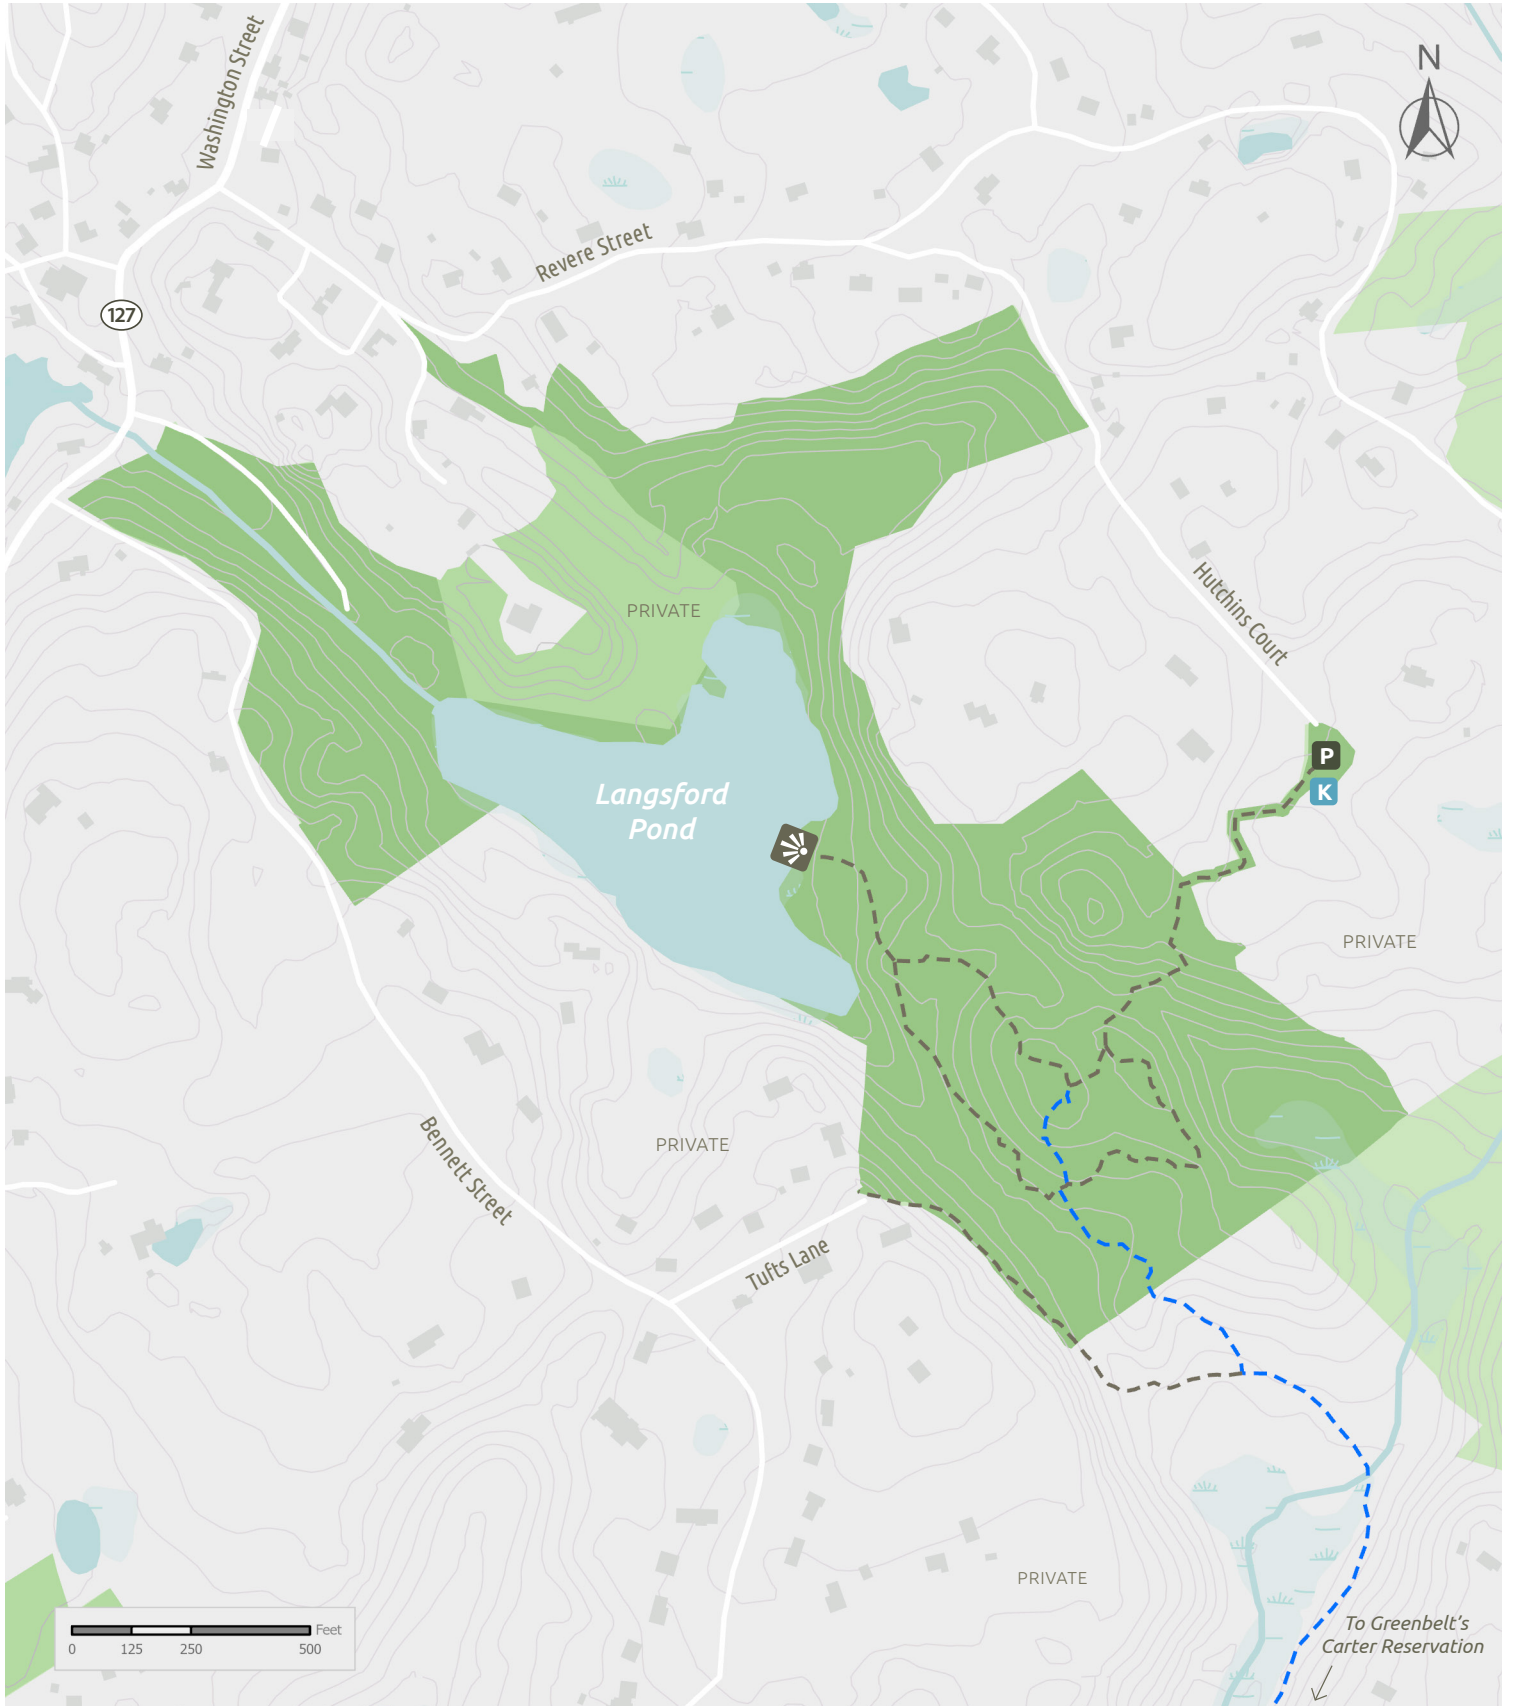

Annisquam Woods

Gloucester

44 Acres

- Conservation Area
- Greenbelt Protected
- Other Protected
- Water
- Wetlands
- Stream
- P Parking
- K Kiosk
- 🗿 Scenic Viewpoint
- Trail
- Connector Trail
- Contour (3m)

Source data obtained from the Office of Geographic Information Systems (Mass GIS), survey plans, and global positioning systems (GPS). Boundaries are approximate. Map produced by Essex County Greenbelt Association, 2022.