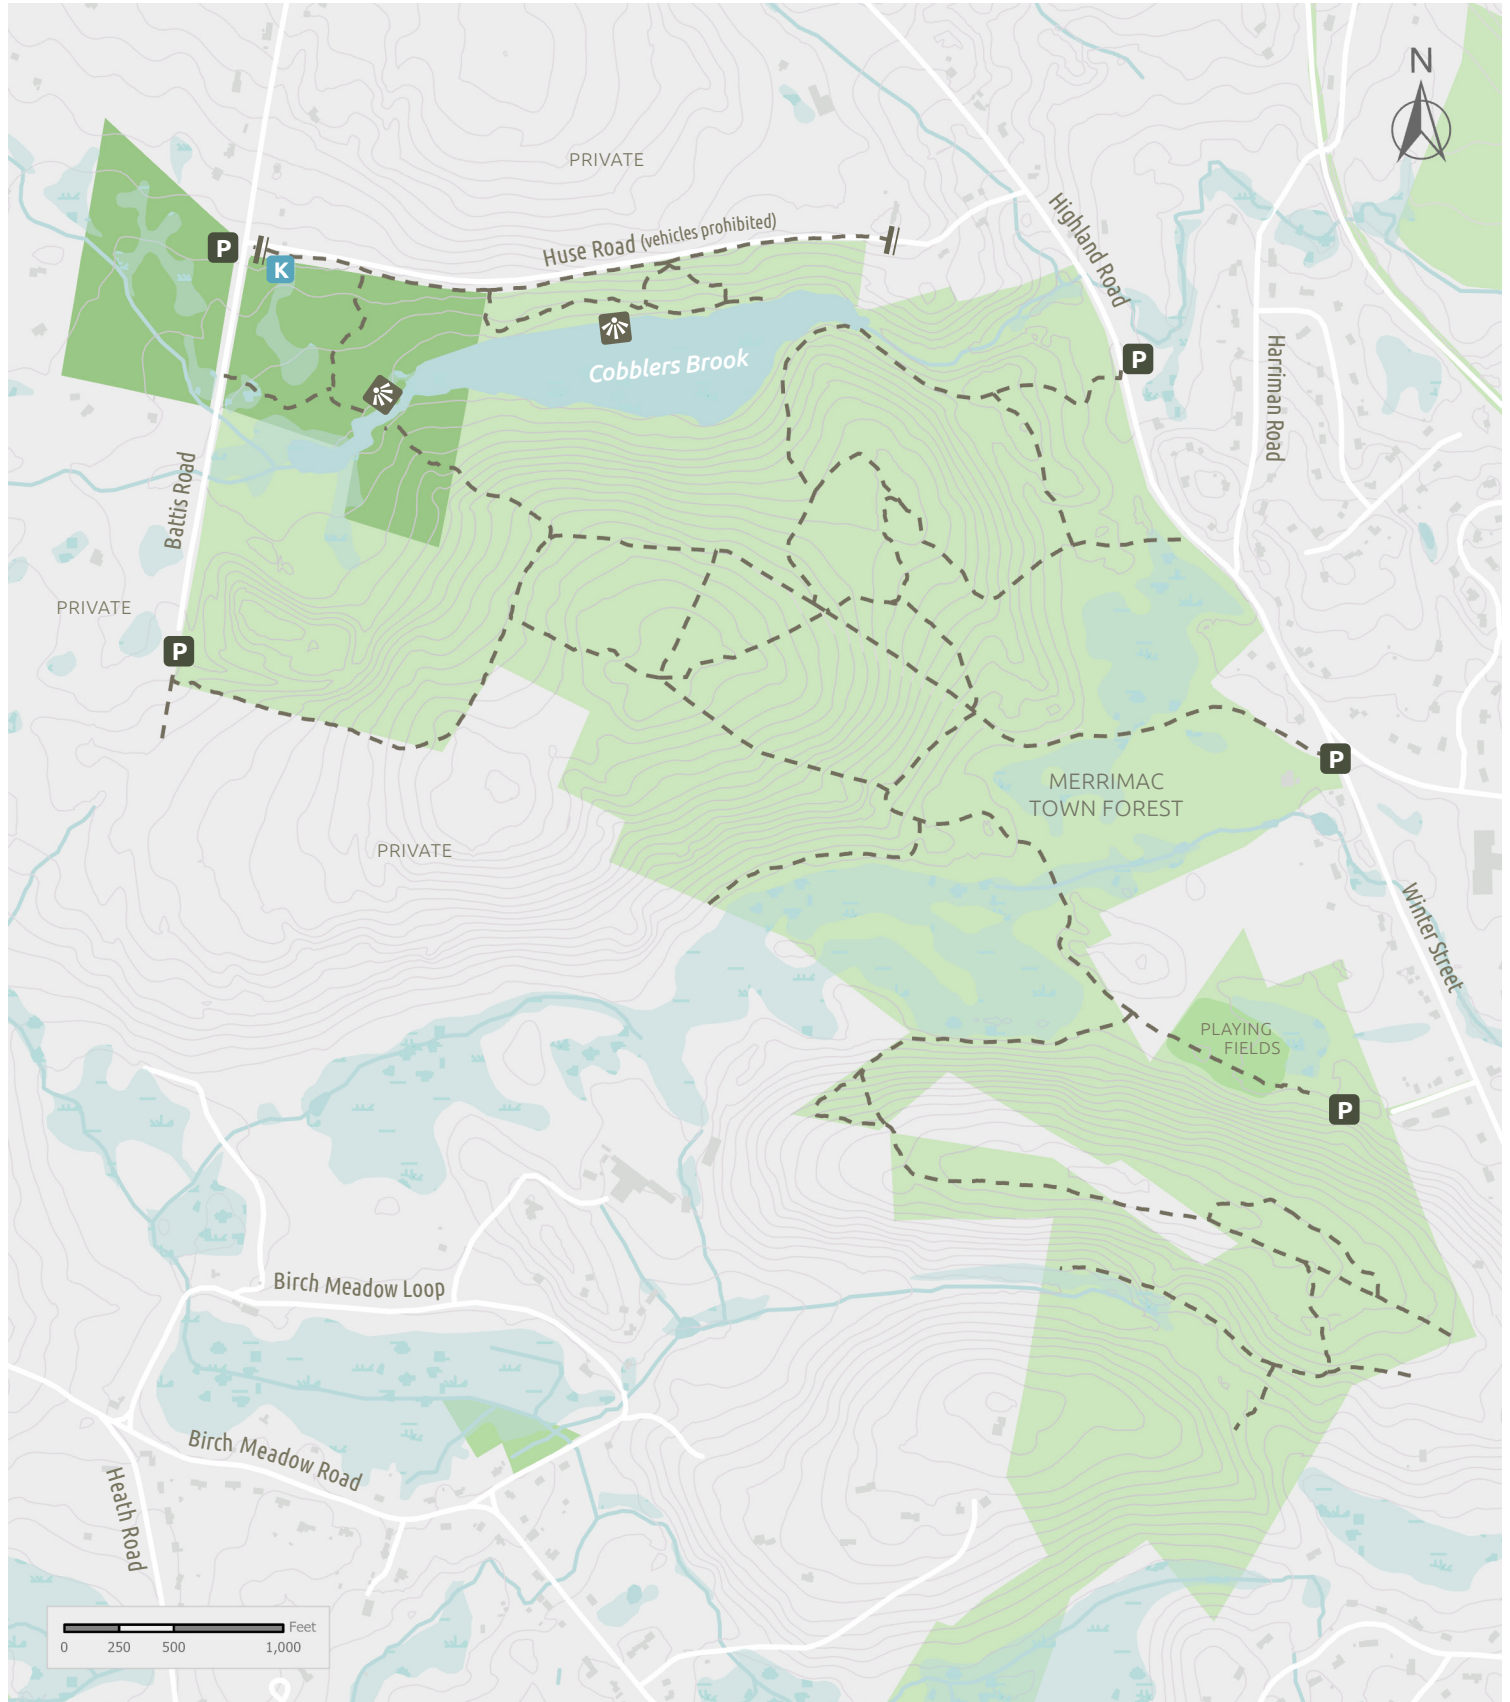

Beaver Pond Conservation Area

Merrimac

39 Acres

- Conservation Area
- Greenbelt Protected
- Other Protected
- Water
- Wetlands
- Stream
- P Parking
- K Kiosk
- Trail
- Gate
- Contour (3m)

Source data obtained from the Office of Geographic Information Systems (Mass GIS), survey plans, and global positioning systems (GPS). Boundaries are approximate. Map produced by Essex County Greenbelt Association, 2022.