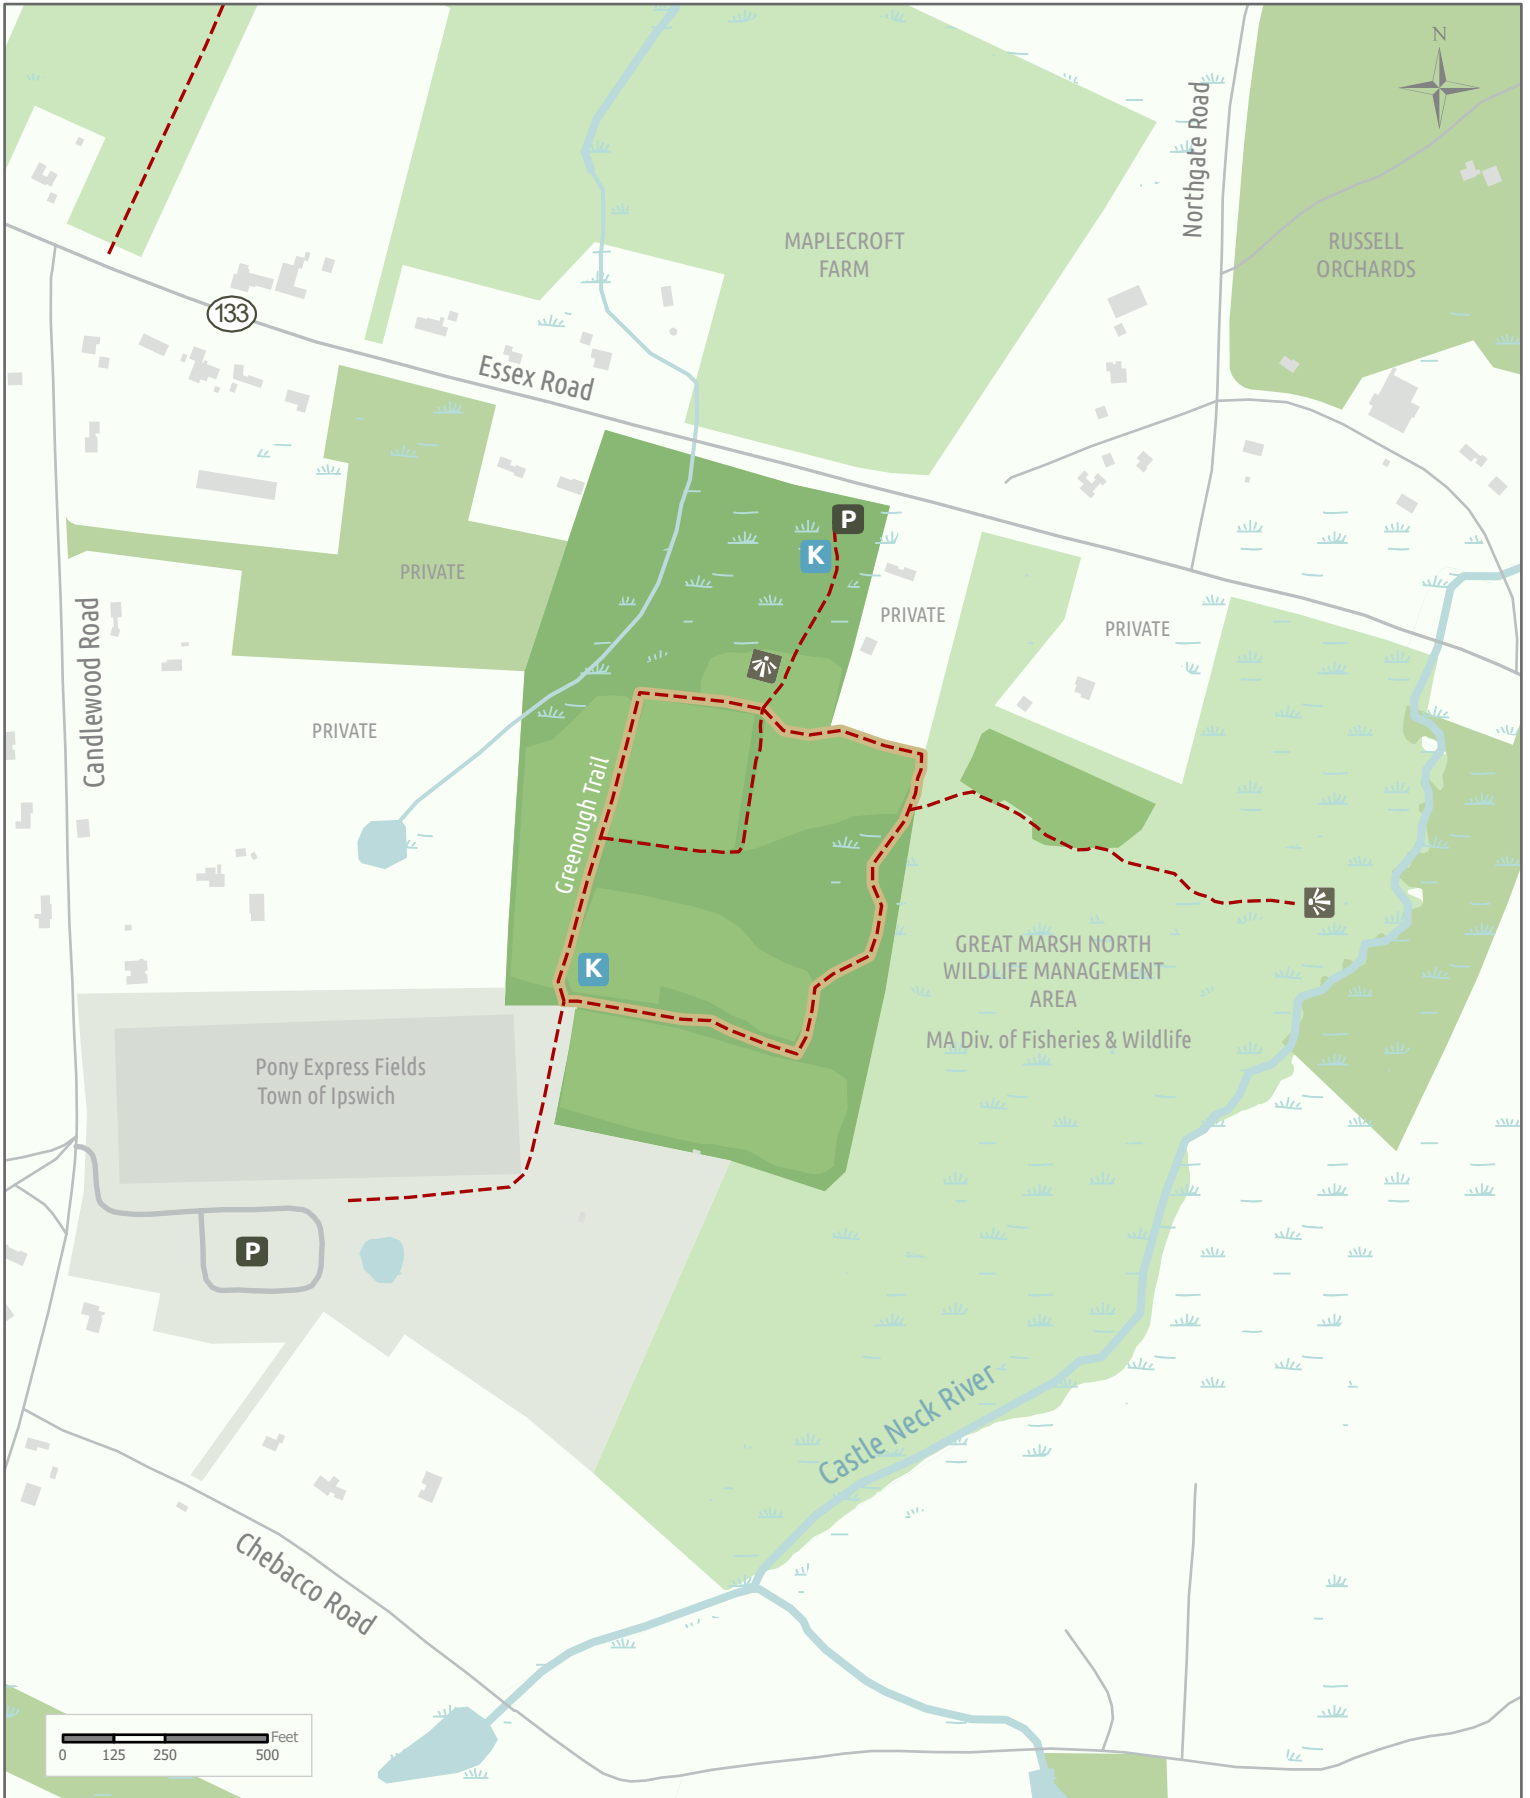

Castle Neck River Reservation

Ipswich

32 Acres

- Reservation
- Field
- Greenbelt Protected
- Other Protected
- Water
- Wetlands
- Stream
- Parking
- Kiosk
- Scenic Viewpoint
- Trail
- Road

Source data obtained from the Office of Geographic Systems (Mass GIS), survey plans, and global positioning systems (GPS) Boundaries are approximate. Map produced by Essex County Greenbelt, 2021.