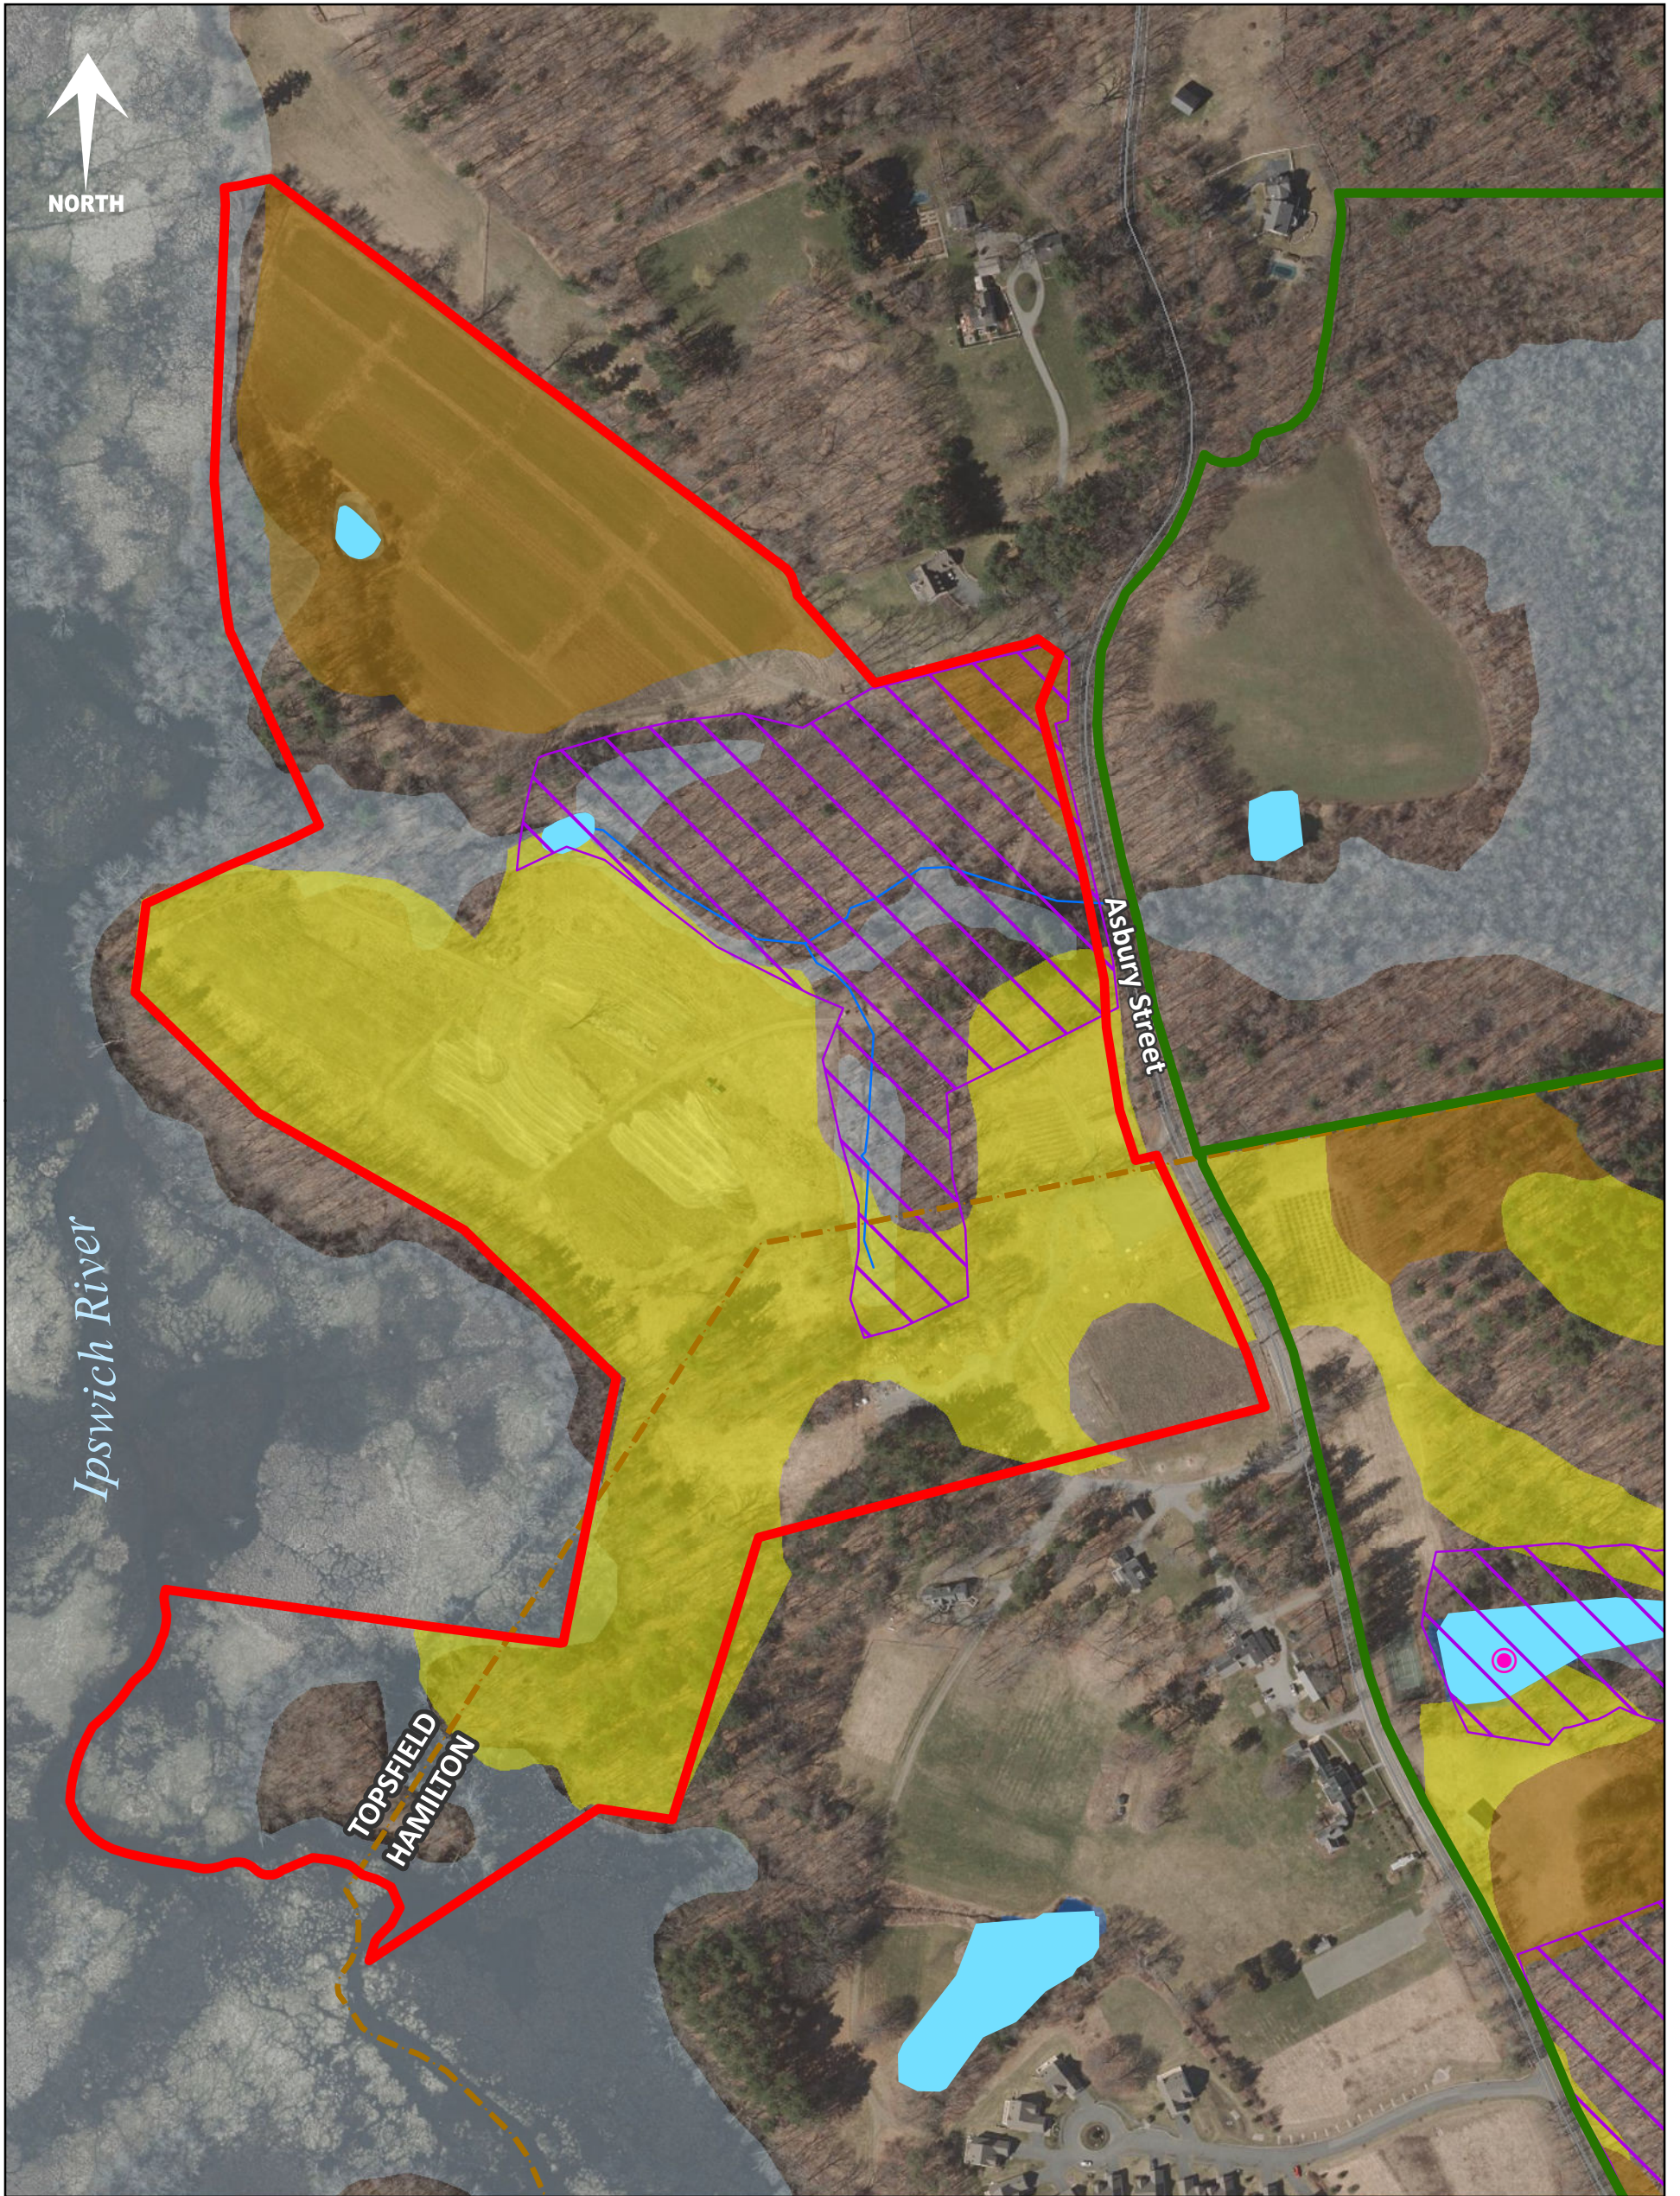

Green Meadows Farm Natural Resources

0 300 600 Feet

- | | | |
|---|--|--|
|  Subject Property |  NHESP Priority & Estimated Habitat of Rare Species |  Streams |
|  Greenbelt Reservation |  Prime Farmland Soils |  Ponds |
| |  Farmland of Statewide Importance |  Potential Vernal Pools |
| | |  Wetlands |

Source data obtained from Office of Geographic Information Systems (MassGIS). Orthophotos 2019. Boundaries are approximate and are based primarily on assessor data.
Map produced by Essex County Greenbelt Association
December 2019