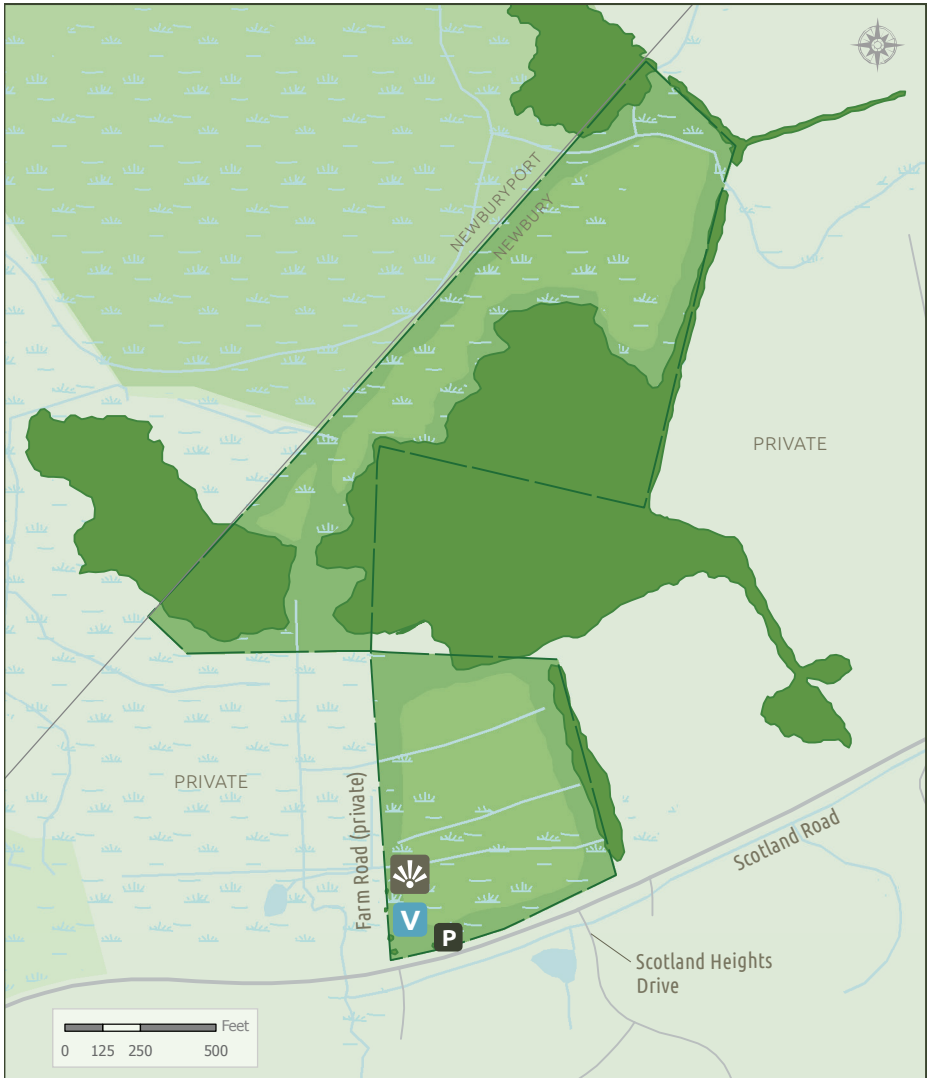

Wet Meadows Viewing Platform

Newbury

47 Acres

- | | | |
|---|---|--|
|  Reservation |  Water |  Parking |
|  Greenbelt Protected |  Wetlands |  Scenic Viewpoint |
|  Other Protected |  Wetland Ditch |  Viewing Platform |
|  Field |  Stream |  Road |
|  Trees | | |

Source data obtained from the Office of Geographic Information Systems (Mass GIS), survey plans, and global positioning systems (GPS). Boundaries are approximate. Map produced by Essex County Greenbelt Association, 2014.